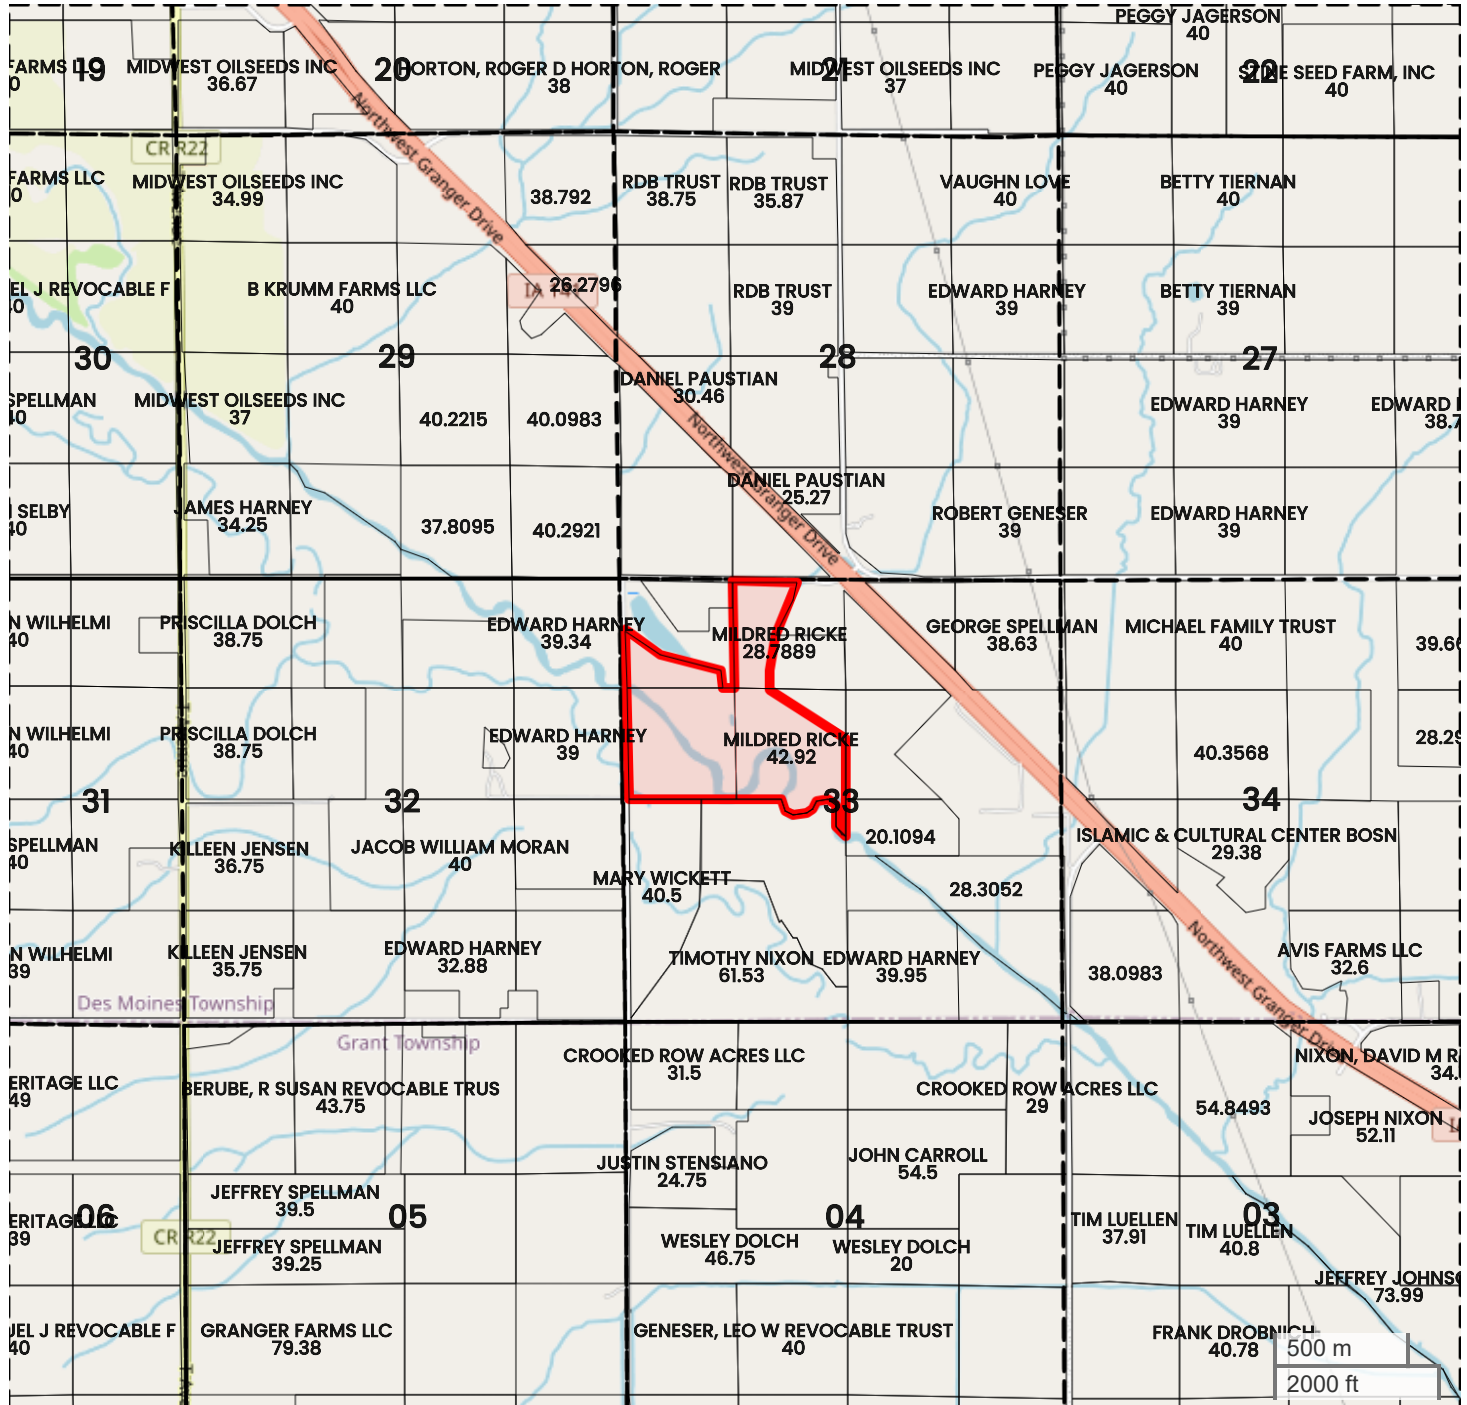

DALLAS COUNTY (102.58 AC TOTAL, 51.36 AC TILLABLE)

PLAT MAP

Center: 41.787181, -93.887701

33-81N-26W

Des Moines Township

Dallas County, IA

FarmWorth, LLC makes no warranties, express or implied, regarding the accuracy of any information provided through FarmWorth.com. User is solely responsible for independently verifying all information prior to use and waives any claims against FarmWorth, LLC arising from inaccuracies in such information.